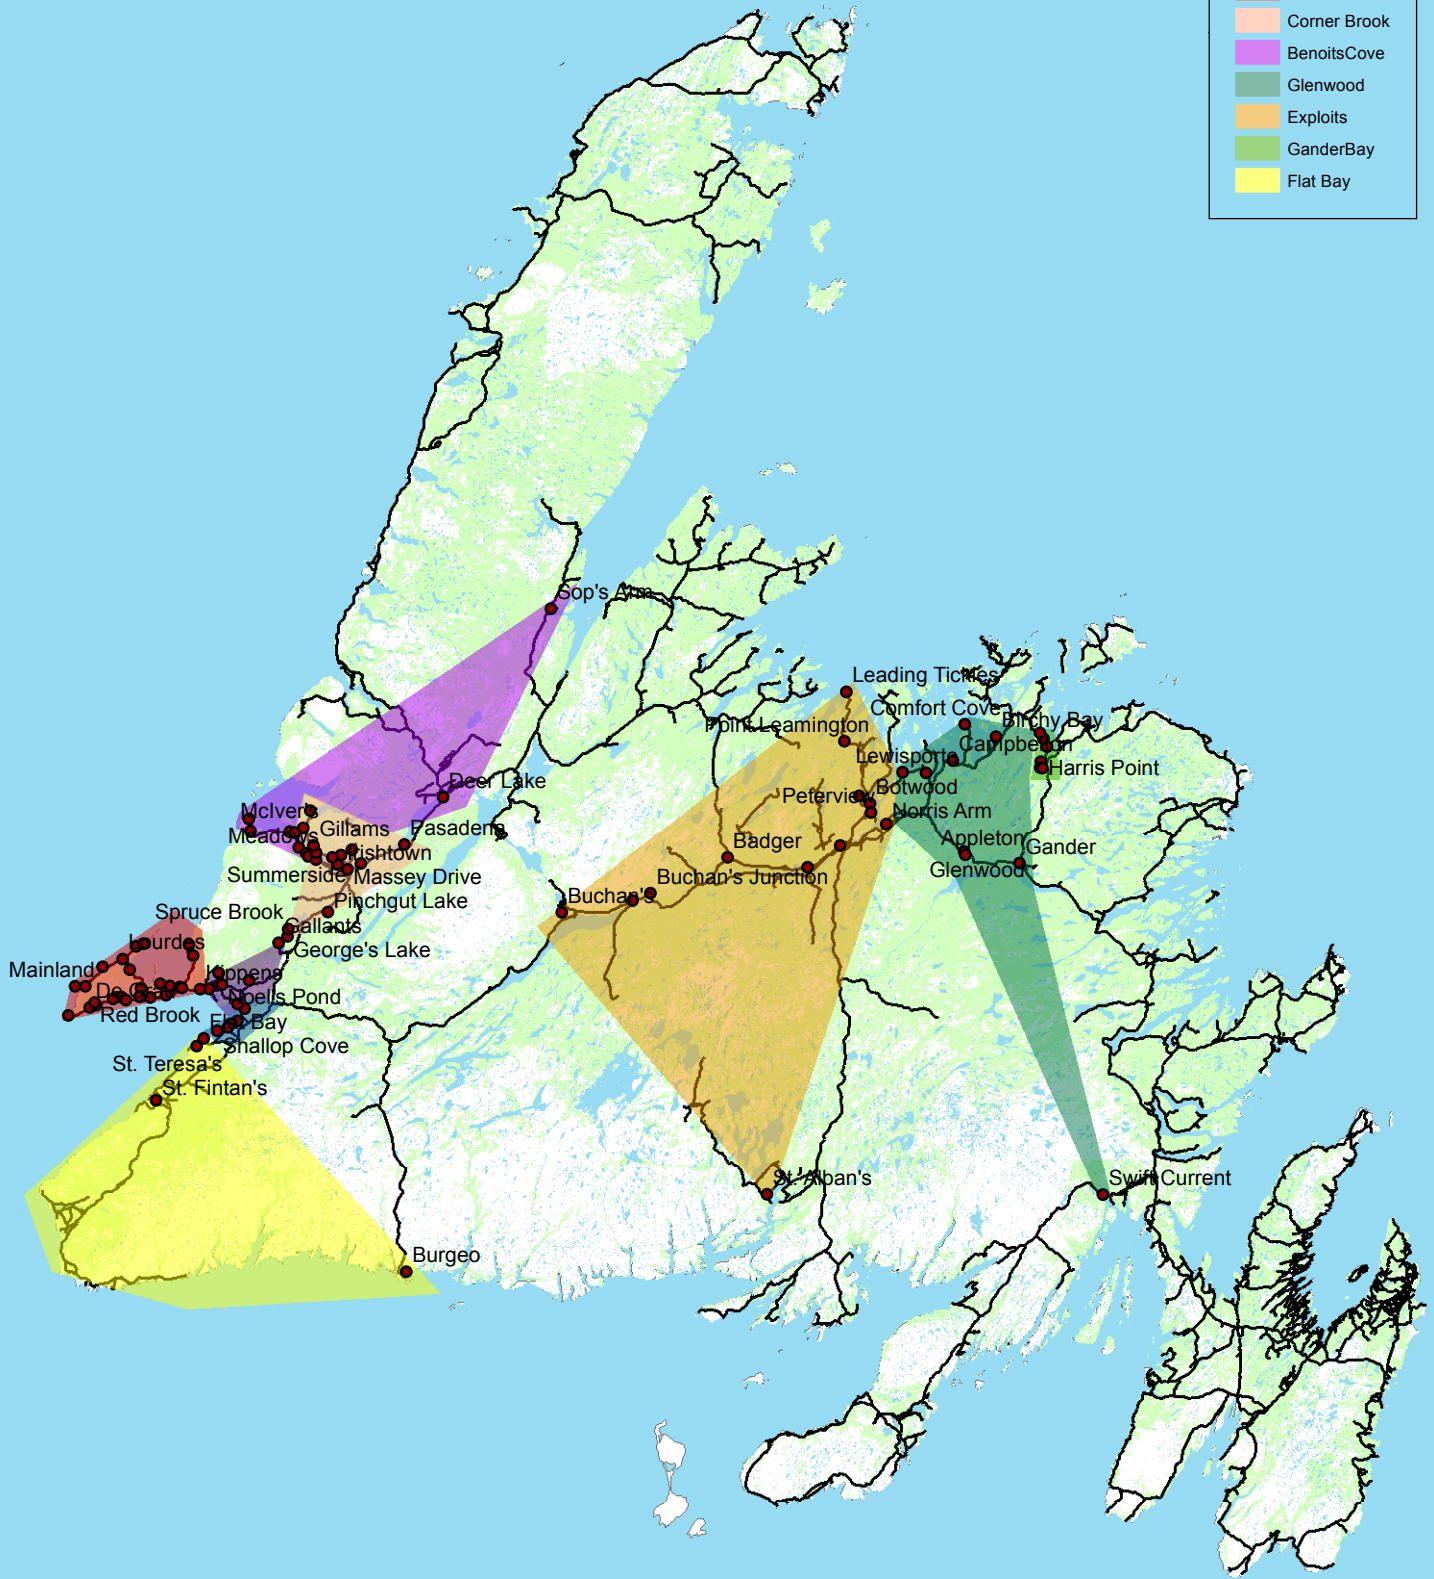

Qalipu Mi'kmaq First Nation Band Electoral Wards

Wards

- Stephenville
- St. George's
- Port Au Port
- Corner Brook
- BenoitsCove
- Glenwood
- Exploits
- GanderBay
- Flat Bay

This map is a graphic representation of Qalipu's electoral wards and may not accurately reflect official legal boundaries. Created June 03, 2015